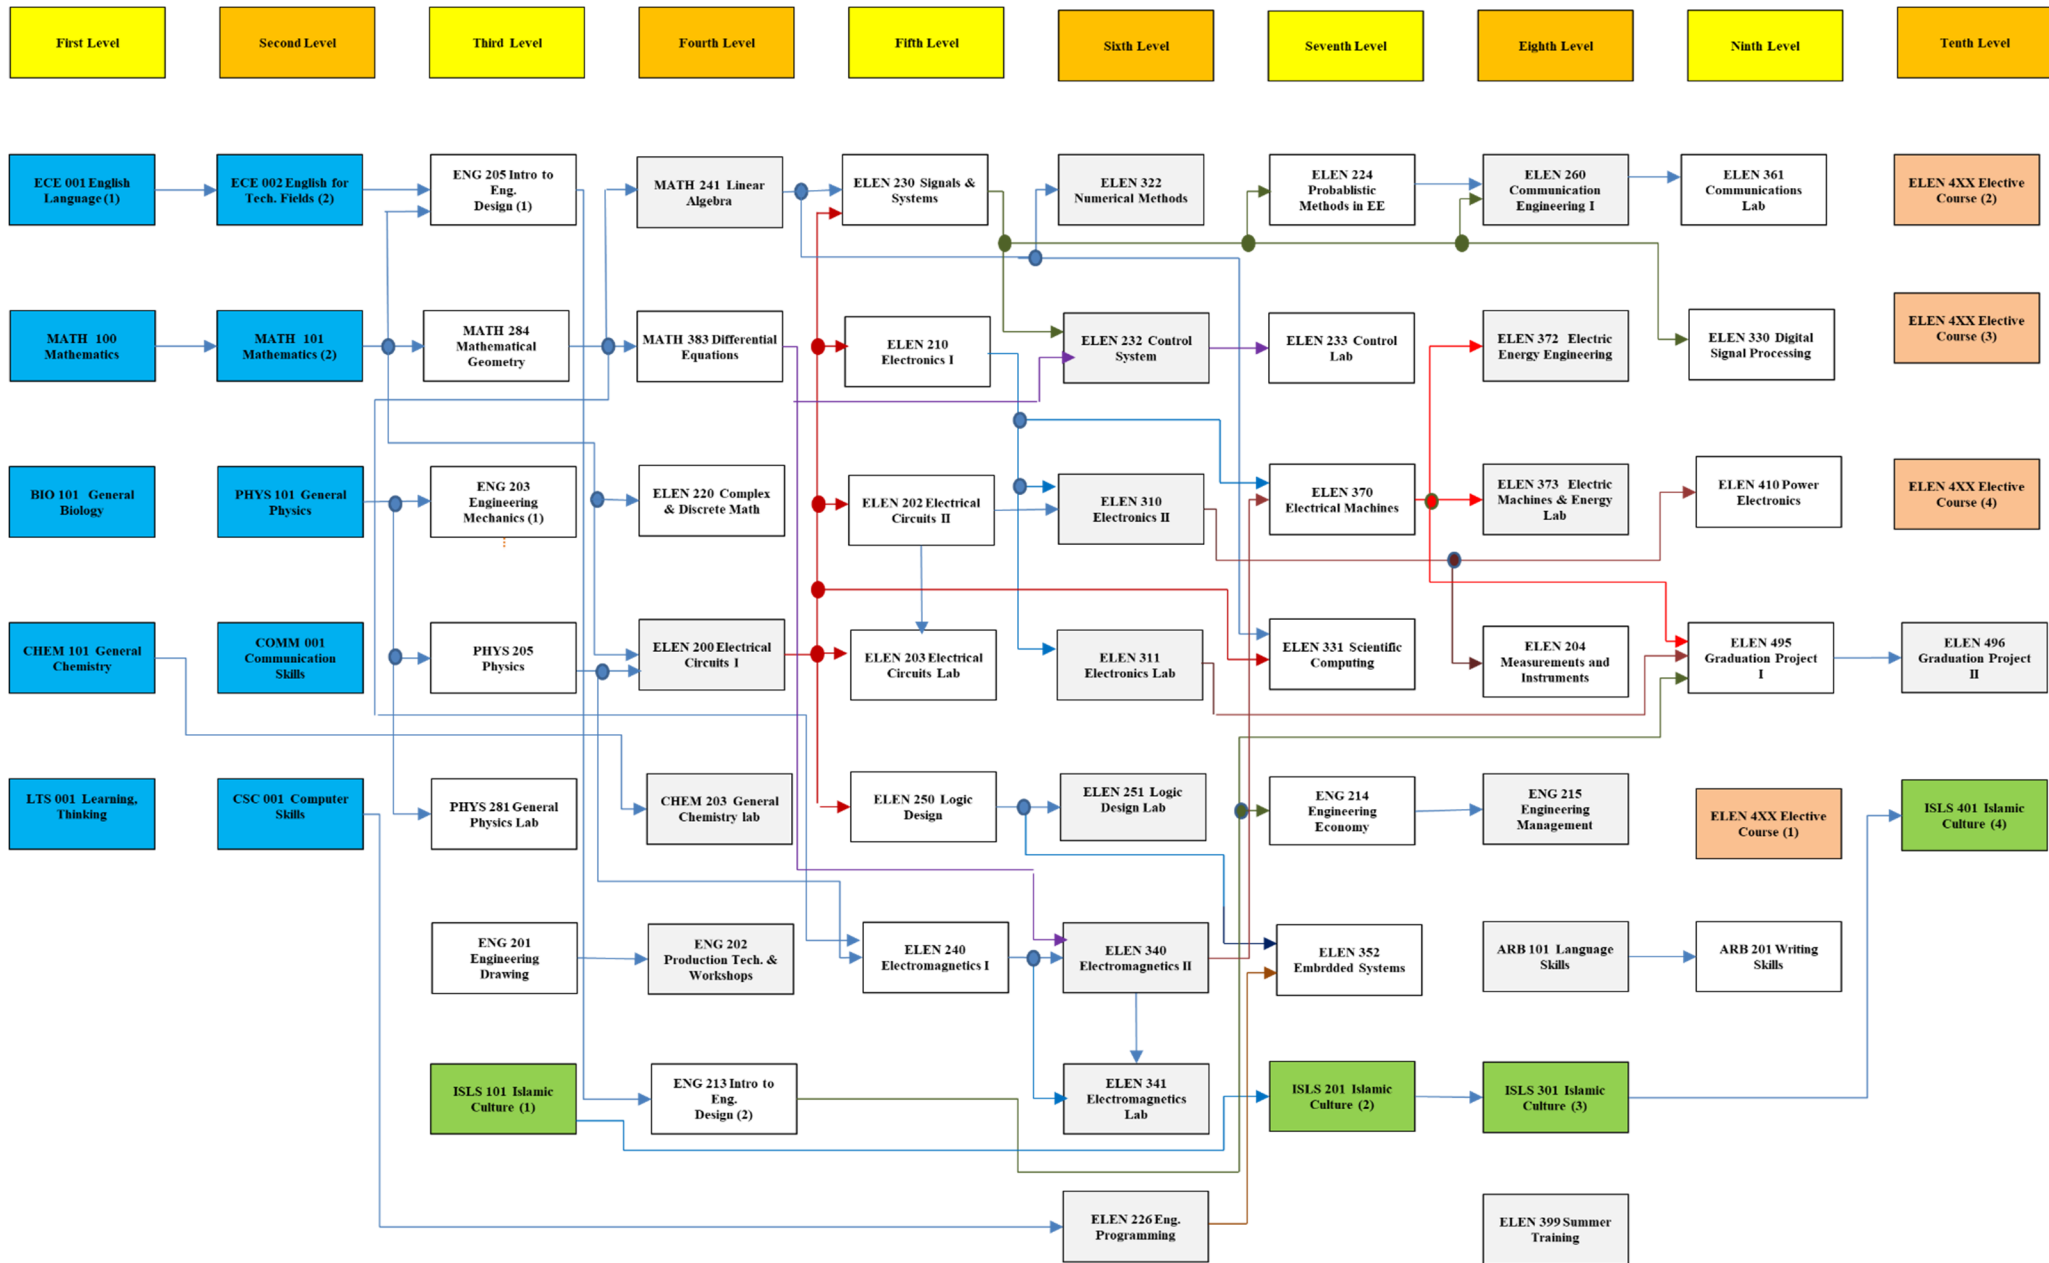

7. 7th level

	Course Title	Course Code	Contact Hrs		CRs	Pre(Co)req.
			Lec.	Lab		
1	Engineering Econ.	ENG214	2	0	2	ENG213
2	Prob. Methods in EE	ELEN224	3	0	3	ELEN230
3	Embedded Systems	ELEN352	3	3	4	ELEN326,250
4	Electrical Machines	ELEN370	3	0	3	ELEN202 ,340
5	Islamic Culture II	ISLS201	2	0	2	ISLS101
6	Control lab	ELEN233	0	3	1	ELEN232,203
7	Scientific Computing	ELEN331	2	0	2	MATH241 ELEN200
Total			15	6	17	

8. 8th level

	Course Title	Course Code	Contact Hrs		CRs	Pre(Co)req.
			Lec.	Lab		
1	Measurements &inst.	ELEN204	2	0	2	ELEN310
2	Comm. Eng. I	ELEN260	3	0	3	ELEN224,230
3	Electric Energy Eng.	ELEN372	3	0	3	ELEN370
4	Electric Machines & Energy Lab	ELEN373	0	3	1	ELEN372(Co) ,203
5	Summer Training	ELEN399	0	0	2	-
6	Language Skills	ARB101	2	0	2	-
7	Islamic Culture III	ISLS301	2	0	2	ISLS201
8	Eng. Management	ENG215	2	0	2	ENG214
Total			14	3	17	

9. 9th level

	Course Title	Course Code	Contact Hrs		CRs	Pre(Co)req.
			Lec.	Lab		
1	Digital Signal Processing	ELEN330	3	0	3	ELEN230
2	Communication Engineering Lab	ELEN361	0	3	1	ELEN260 - ELEN203
3	Power electronics	ELEN410	3	0	3	ELEN310
4	Graduation Project I	ELEN495	0	2	1	ELEN311 - ELEN370 - ENG213
5	Writing Skills	ARB201	2	0	2	ARB101
6	Elective 1	ELEN4xx	3	0	3	-
7	Elective 2	ELEN4xx	3	0	3	-
Total			14	5	16	

▪ ELEN 203 is a prerequisite for all Labs